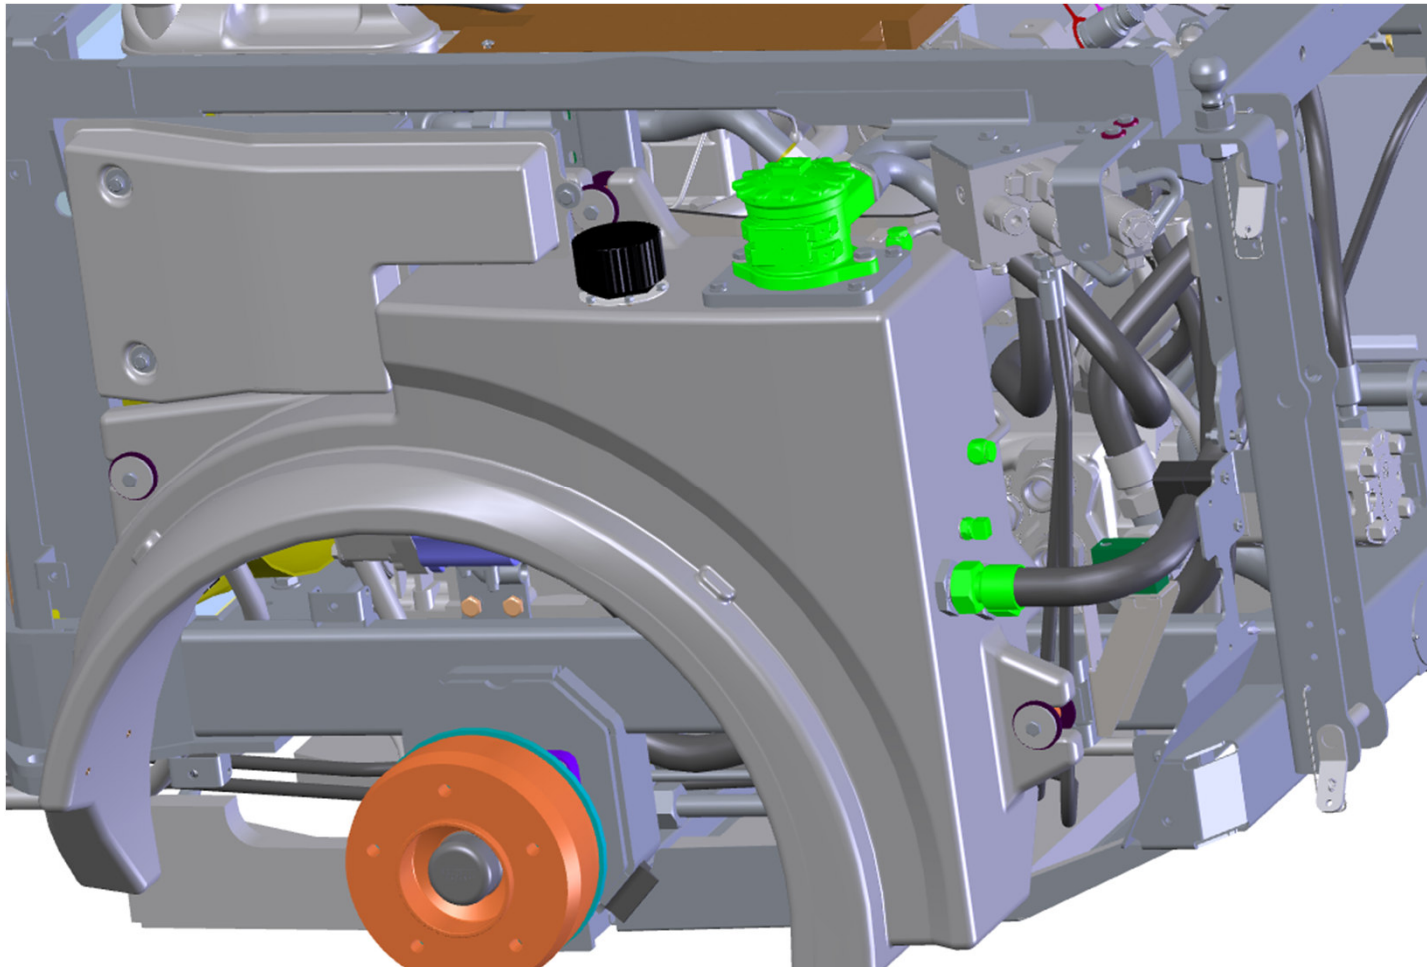

Citymaster 650 1470.15
12.0.5 Disassembly hydraulic tank

Hako

Remove the cladding at the back left.

Citymaster 650 1470.15

12.0.5 Disassembly hydraulic tank

Empty the hydraulic tank completely.
Remove the green parts.

Citymaster 650 1470.15
12.0.5 Disassembly hydraulic tank

Remove the green mounting screws of the hydraulic tank.